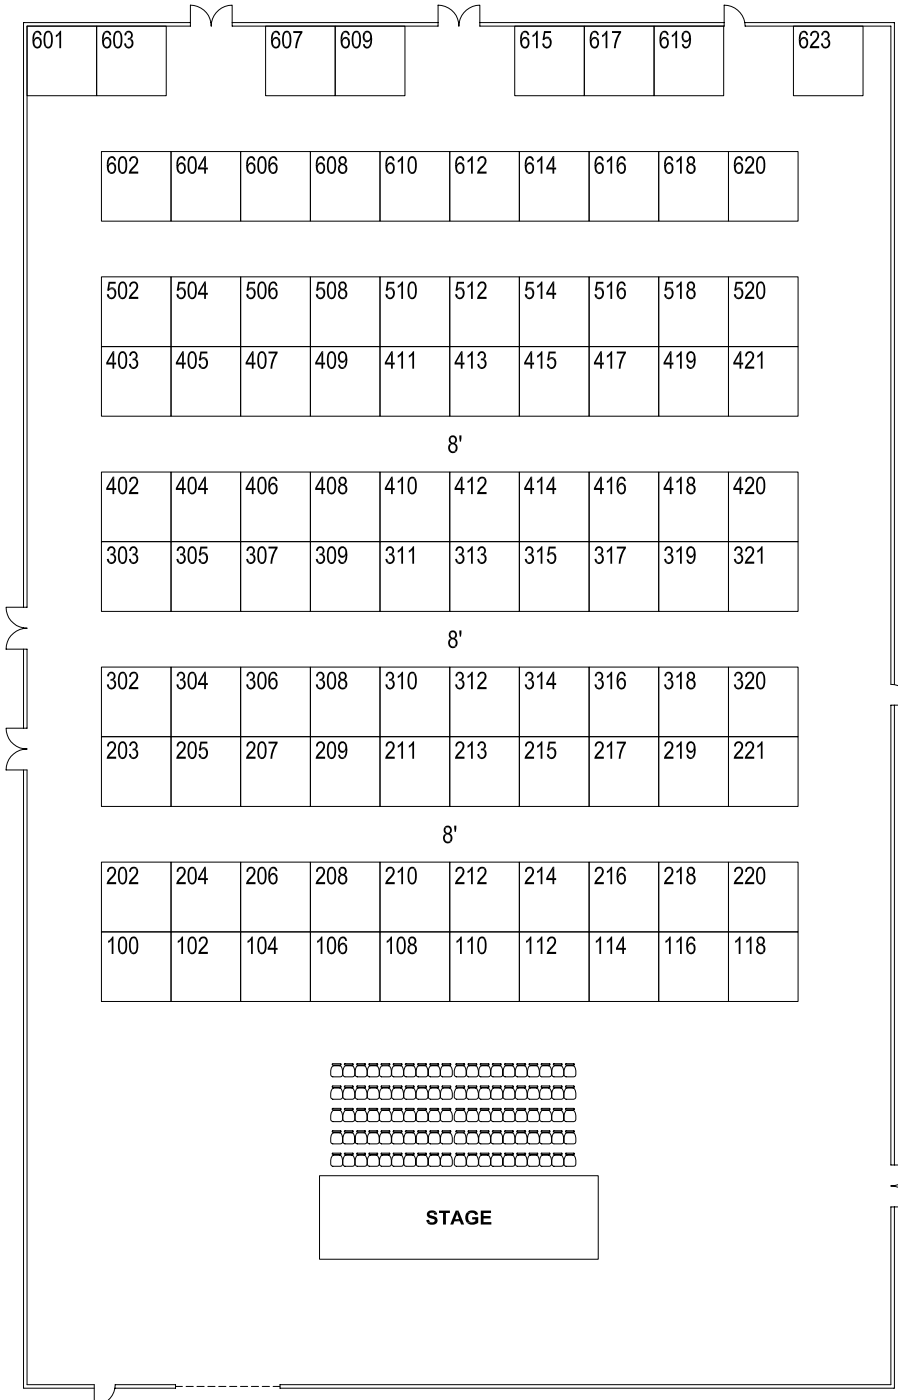

Inventory as of 06/01/2010

Dimension	Size	Qty	SqFt	Rented	Available
10'x10'	100	98	9,800	0	98
Totals:		98	9,800	0	98

FES - FIRE EXTINGUISHER
PS - FIRE PULL STATION

WILD TV'S HUNTFEST
Aug 6-8, 2010
River Cree Casino
The Venue

Confidential Property Of GES CANADA
File: glft_2.dwg
Layout: GUIDE P
Plotted: June 1, 2010, 10:49:09 AM
By: Puccl, Tammy