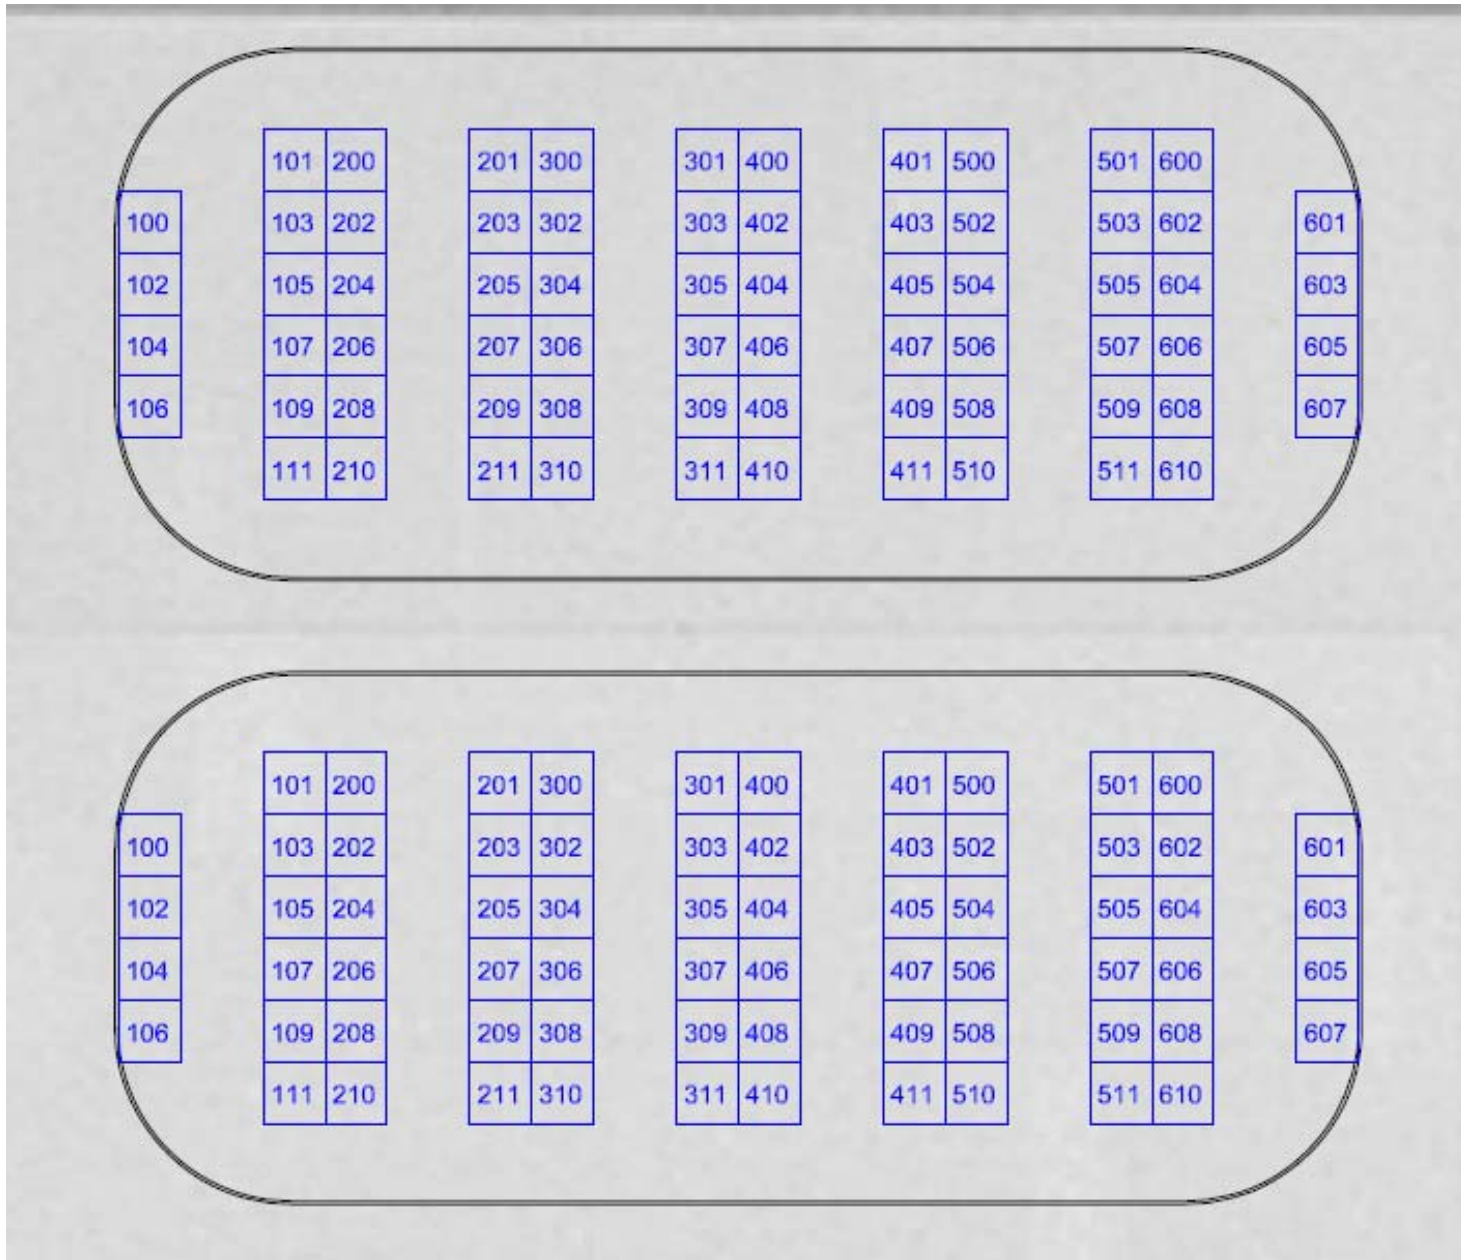

HUNTFEST Tradeshow Area Layout – Twin Rinks

As of February 27, 2009

Layout subject to change